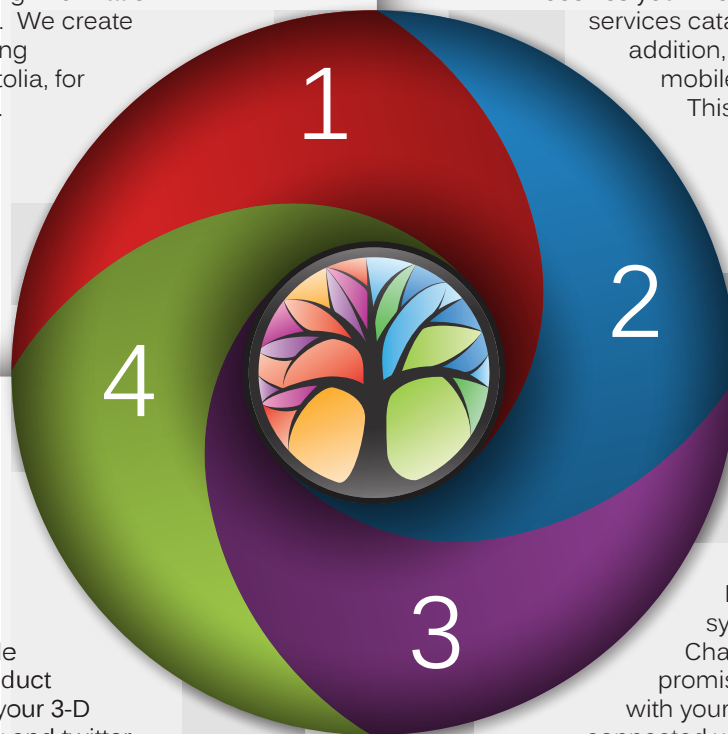

Our support phone number is **(844) Its-Done** or online at www.PremiumMemberSupport.com.

Don't want to deal with adding products to your catalog? You'll be given a special email address that allows you to do updates from the convenience of your mobile device. Simply send Chamber Nation an email that includes an attached photo, title and description of the new product or service you want posted to your 3-D Storyboard, Catalog, Facebook and twitter accounts and your own Mobile App. You'll receive an email request to confirm your identity and, upon your response, your ad display will be posted.

If you prefer to manage your program from a computer, that's fine. Just contact us at **(844) Its-Done**, or online at www.PremiumMemberSupport.com for advanced administrative access.

UPDATE WITH YOUR SMARTPHONE

WE CONNECT YOUR BUSINESS

A unique aspect of Premium Membership is the ability to advertise your business using a texting keyword. You'll say, "To see my business card and services on your phone right now just text the word (your unique provided keyword) to 72727." Within seconds, your prospect receives your mobile app business card and services catalog on their mobile device. In addition, you have just received their mobile phone number on your device. This is one terrific premium service!

Chamber Nation is proud of the relationships we've built with Chambers of Commerce throughout the USA. Your Chamber of Commerce chose Chamber Nation as its web management system for a very good reason: Chamber Nation delivers what it promises and once you're connected with your Premium Membership you're connected with real people who work hard to satisfy you.

Chamber Nation gives full accountability and truly cares that you are satisfied. We deliver a powerful system in a completed platform. It is considered a platform rather than a "custom website" because most business people don't have the time to manage a traditional website and typically do not want to pay a large fee for their online presence. With that in mind, Chamber Nation completely re-tooled the website concept and created something powerful and professional, designed to deliver leads right to your business through your mobile phone. And conveniently, it is 100% INCLUDED with your Chamber of Commerce's Premium Membership Plan.

WE DELIVER A COMPLETED PLATFORM