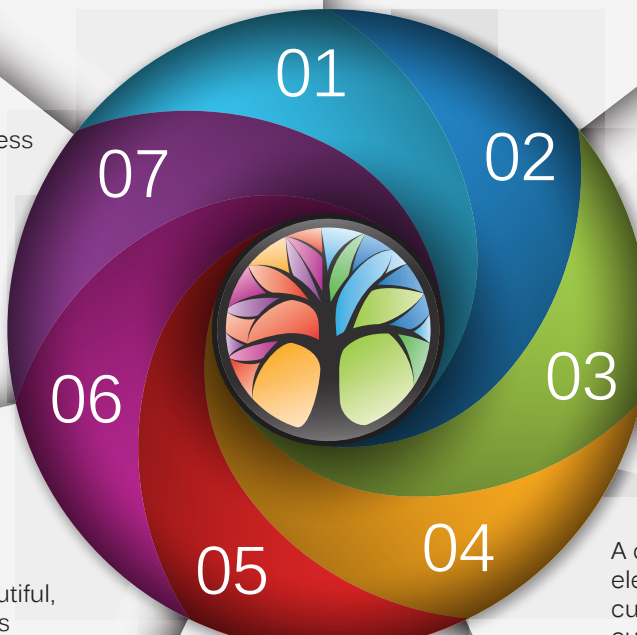

Premium Membership Plan

A Chamber of Commerce and Chamber Nation partnership offering

CHAMBER MEMBERSHIP INCLUDED

Chamber of Commerce membership is included with the *Premium Membership Plan*, and the benefits received are greatly enhanced at the premium level.

SETUP

Your *Premium Membership Plan* includes a wide array of services, designed to dramatically improve your business advertising. As a premium member the initial setup and ongoing support will be provided.

INTER-CONNECTIVITY

As a Premium member your business will be strongly integrated into the Chamber of Commerce online presence. This connectivity delivers more prospects to your business. In addition, many Chambers offer an option to join the www.LocalGoldenTickets.com program that simply delivers more customers.

3-D STORYBOARD

Chamber Nation designs an individual 3-D Storyboard for you. As a Premium member you can update your business's local community web presence, catalog, mobile app, Facebook business page and twitter all at once via your mobile device or computer.

Don't want to sell your products online? The catalog acts as a beautiful, professional presentation and sales catalog with no pricing.

Want to sell online? You can through your catalog. It supports "purchase requests only" so you can call and get a check mailed, or it will act as an ecommerce system when you connect your PayPal account.

CATALOG: YOU HAVE CHOICES

The *ad display* and *catalog information* posted through your premium membership plan is posted in a catalog tab on your existing Facebook business page and on your twitter account. This amazing leverage and time saving technology is available only to Premium members.

FACEBOOK & TWITTER

The Premium plan does not require that you use Facebook or twitter but it's included to use at your discretion.

A cool business Mobile App, electronic business card and custom keyword texting are customized just for your business and included in the Premium Membership package. You can promote this message: "TEXT (Your Name) to 72727 to view our catalog". This delivers your mobile app to customers' mobile devices and also texts their phone number back to you. The result? -- an immediate customer lead.

MOBILE APP & TEXTING KEYWORD

Hardee County Chamber of Commerce

(863) 773-6967